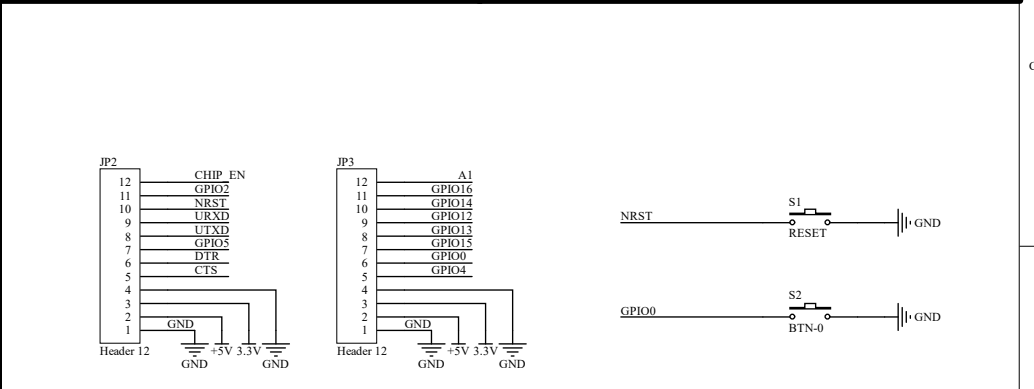

ESP8266 & 0.91 Inch OLED display

CP2104

Programming Logic

3.3V LDO

Header & Key

Charging circuit

www.heltec.cn
Heltec Automation