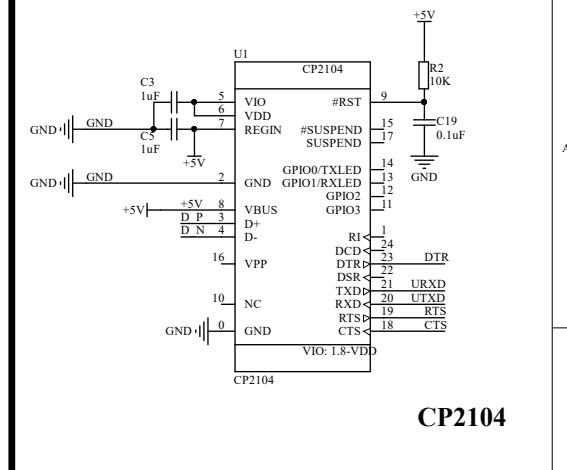

ESP8266 & 0.91 Inch OLED display

CP2104

Programming Logic

3.3V LDO

Header & Key

Charging circuit

www.heltec.cn
Heltec Automation