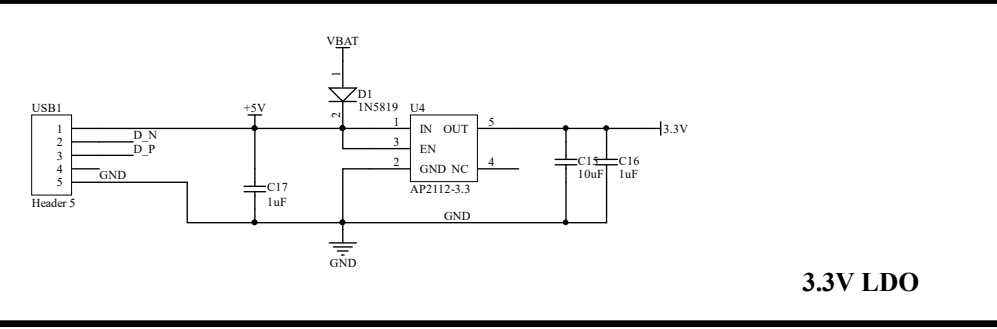

ESP8266 & 0.91 Inch OLED display

CP2104

Programming Logic

3.3V LDO

Header & Key

Charging circuit

www.heltec.cn
Heltec Automation