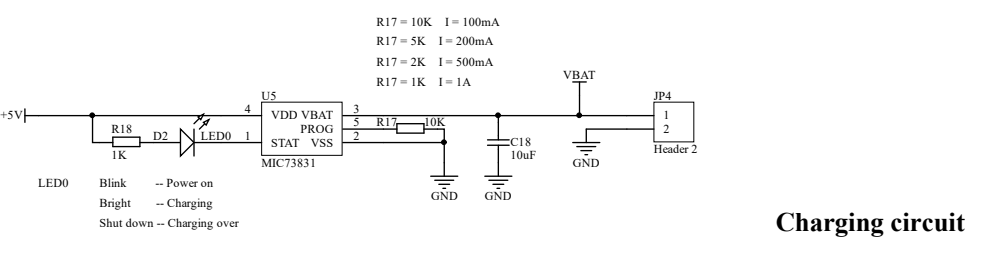

ESP8266 & 0.91 Inch OLED display

CP2104

Programming Logic

3.3V LDO

Header & Key

Charging circuit

www.heltec.cn
Heltec Automation