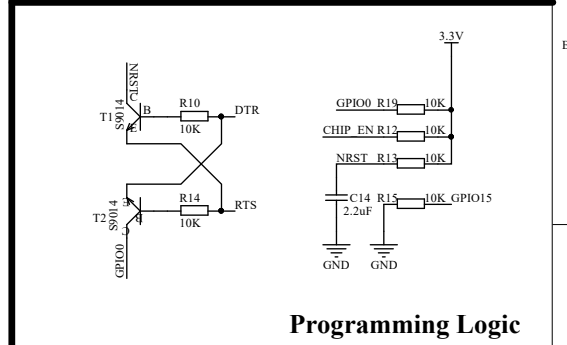

ESP8266 & 0.91 Inch OLED display

CP2104

Programming Logic

3.3V LDO

Header & Key

Charging circuit

www.heltec.cn
Heltec Automation